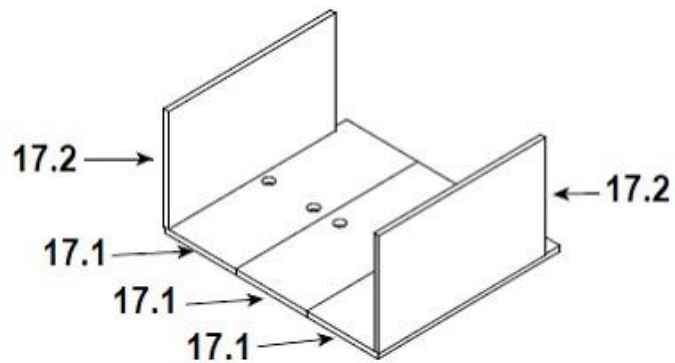

#17 Refractory Assembly

17	Refractory Assembly		SRV4084-026
17.1	Refractory, Bottom	Qty 3 req	SRV4084-135
17.2	Refractory, Side	Qty 2 req	SRV4084-136