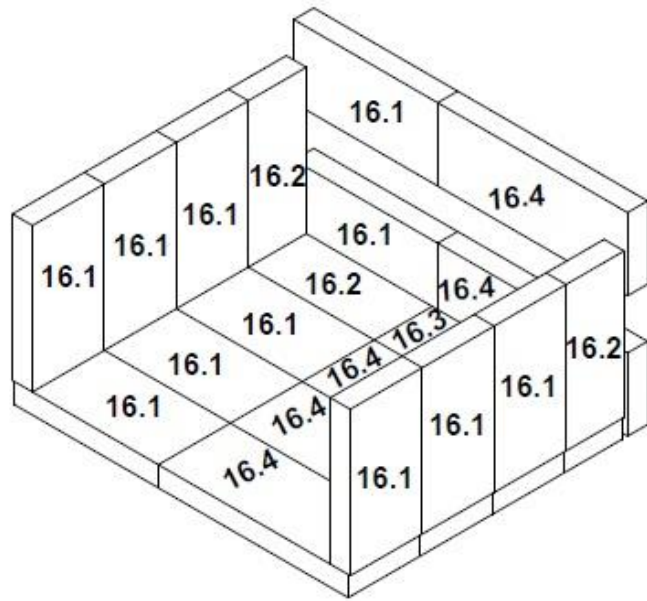

Quadra-Fire Adventure II

ITEM	DESCRIPTION	COMMENTS	PART NUMBER
1	Shield, LH		SRV4084-142
2	Baffle protector		SRV4084-195
3	Baffle Blanket		SRV4084-205
4	Baffle	Qty 2 req	SRV4084-113
5	Thermocouple	Qty 2 req	SRV4083-147
6	Sensor Shield	2 pcs	SRV4084-212
	Door Assembly		See Following Pages
	Manifold Tube Set		TUBES-4084
7	Manifold Tube, Front		SRV4084-139
8	Manifold Tube, Middle		SRV4084-206
9	Manifold Tube, Back	Qty 2 req	SRV4084-138
10	Brick Retainer, Side	Qty 2 req	SRV4083-121
11	Brick Retainer, Back		SRV4083-123
12	Pedestal Assembly		See Following Pages
13	Shield, RH		SRV4084-141
14	Back Shield Assembly		SRV4084-029
15	Blower Cover		SRV4083-213

#12 Pedestal Assembly

ITEM	DESCRIPTION	COMMENTS	PART NUMBER
1	Shield, LH		SRV4084-142
2	Baffle protector		SRV4084-195
3	Baffle Blanket		SRV4084-205
4	Baffle	Qty 2 req	SRV4084-113
5	Thermocouple	Qty 2 req	SRV4083-147
6	Sensor Shield	2 pcs	SRV4084-212
	Door Assembly		See Following Pages
	Manifold Tube Set		TUBES-4084
7	Manifold Tube, Front		SRV4084-139
8	Manifold Tube, Middle		SRV4084-206
9	Manifold Tube, Back	Qty 2 req	SRV4084-138
10	Brick Retainer, Side	Qty 2 req	SRV4083-121
11	Brick Retainer, Back		SRV4083-123
12	Pedestal Assembly		See Following Pages
13	Shield, RH		SRV4084-141
14	Back Shield Assembly		SRV4084-029
15	Blower Cover		SRV4083-213

## #16 Brick Assembly

ITEM	DESCRIPTION	COMMENTS	PART NUMBER
16	Brick Assembly - Complete Set		SRV4084-016
16.1	Brick, 9 x 4-1/2 x 1-1/4"	Qty 11 req	SRV4083-306
16.2	Brick, 9 x 3-5/8 x 1-1/4"	Qty 3 req	SRV4084-201
16.3	Brick, 11-7/8 x 3-5/8 x 1-1/4"	Qty 1 req	SRV4084-202
16.4	Brick, 11-7/8 x 4-1/2 x 1-1/4"	Qty 5 req	SRV4084-208